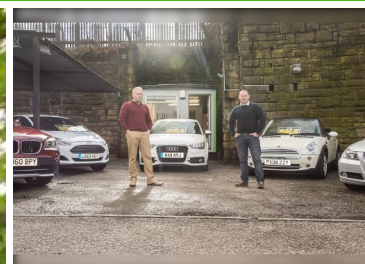

2013(13) Mercedes-Benz A Class A220 CDI BLUEEFFICI...

SOLD

Engine: Diesel
Body: Hatchback
Gearbox: Automatic
Capacity: 2143cc
Colour: Black
Mileage: 100,000
CO²: 115g/km
MPG: 64.2mpg
Top Speed: 137mph
BHP: 170bhp
Insurance Grp: 25E

Nationwide Delivery & Finance Available* Part Service History, Brand New 12 Months MOT On Purchase, This One Is £30 A Year Road Tax (Tax Band C 115g/km), What A Great Example This One Is - 1st To See Will Buy, This Vehicle For Its Age & Mileage Is In Immaculate Condition Inside & Out, Hpi Clear, Drives & Looks Superb, V5, Mot Certificate, Service Book - All Cards Accepted - USUAL DEALER FACILITIES - Any Inspection Welcome, An Exceptional Clean Example All Round - All Cars Are HPI Clear & Have Been Professionally Valeted To A Very High Standard - ALL CARS HAVE BEEN FULLY SANITISED & NATIONWIDE DELIVERY AVAILABLE - Part Exchange Welcome / Contact TP Motor Sales On 01274962657 or 07813011770 - *-Please Read Our Reviews Page-