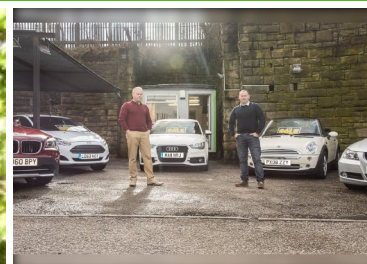

2011(11) Mercedes-Benz E Class E350 CDI BLUEEFFICI...

SOLD

Engine: Diesel
Body: Convertible
Gearbox: Automatic
Capacity: 2987cc
Colour: Black
Mileage: 76,640
CO²: 162g/km
MPG: 47.1mpg
Top Speed: 155mph
BHP: 265bhp

TP Motor Sales

Unit 2
Dryden Street
Bradford
West Yorkshire, BD1 5ND

Nationwide Delivery & Finance Available Full Service History, 9 Stamps In Total, Last Serviced @ 74k, Brand New 12 Months Mot On Purchase, What A Great Example This One Is - 1st To See Will Buy, This Vehicle For Its Age & Mileage Is In Immaculate Condition Inside & Out With Plenty Of Extras Including, Satellite Navigation System, Cruise, Full Leather Interior, Massage Seats, Bluetooth, Heated Front Seats, Dab Digital Radio, Dual Climate, Front & Rear Parking Sensors, Reversing Camera, Electric Folding Mirrors, Etc.. Etc., Hpi Clear, Drives & Looks Superb, Remote Central Locking Supplied With Two Keys - All Cards Accepted - USUAL DEALER FACILITIES - Any Inspection Welcome, An Exceptional Clean Example All Round - All Cars Are HPI Clear & Have Been Professionally Valeted To A Very High Standard - ALL CARS HAVE BEEN FULLY SANITISED & NATIONWIDE DELIVERY AVAILABLE - Part Exchange Welcome / Contact TP Motor Sales On 01274962657 or 07813011770 - *.*-Please Read Our Reviews Page*.*-